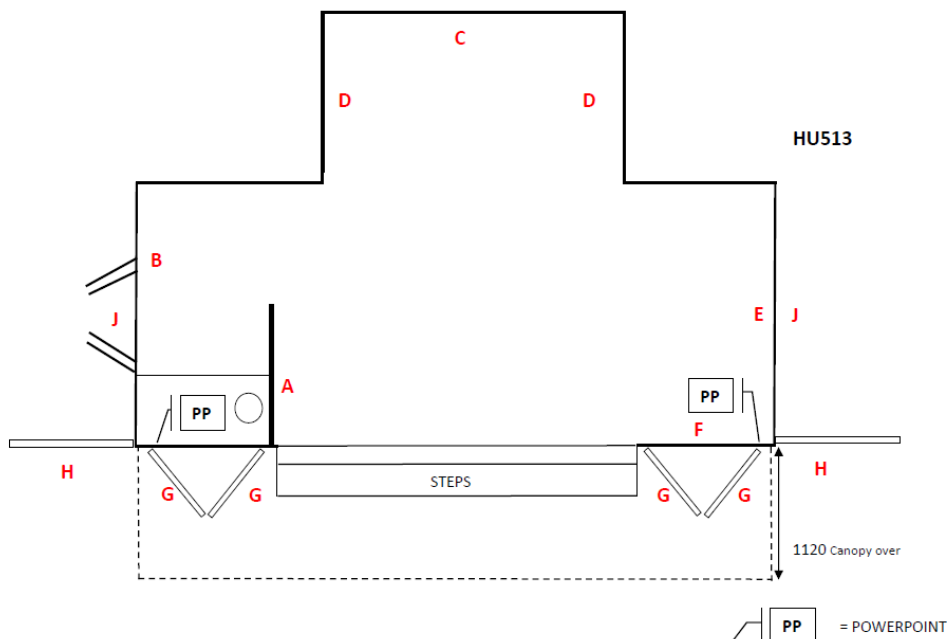

### Technical Specification

- Trailer length with towing frame 6000mm
- Body length 4800mm
- Width (set up) 4560mm
- Height 3100mm

### Internal Sizes of Trailer.

- Main floor length 4800mm
- Width 2100mm 3600 with pod
- Height 1950mm
- Door height 1830mm

### Graphic Panels (width x height) mm

A – 840 x 2210 B – 1420 x 2210 C – 2050 x 1930(1400\*)  
 D(2) – 1490 x 1930(1400\*) E – 2010 x 1960(1400\*) F – 960 x 1930(1400\*)  
 G(4) – 620 x 1820 H(2) – 1210 x 1820 J(2) – 2010 x 2090  
 Headboard- 4750 x 470