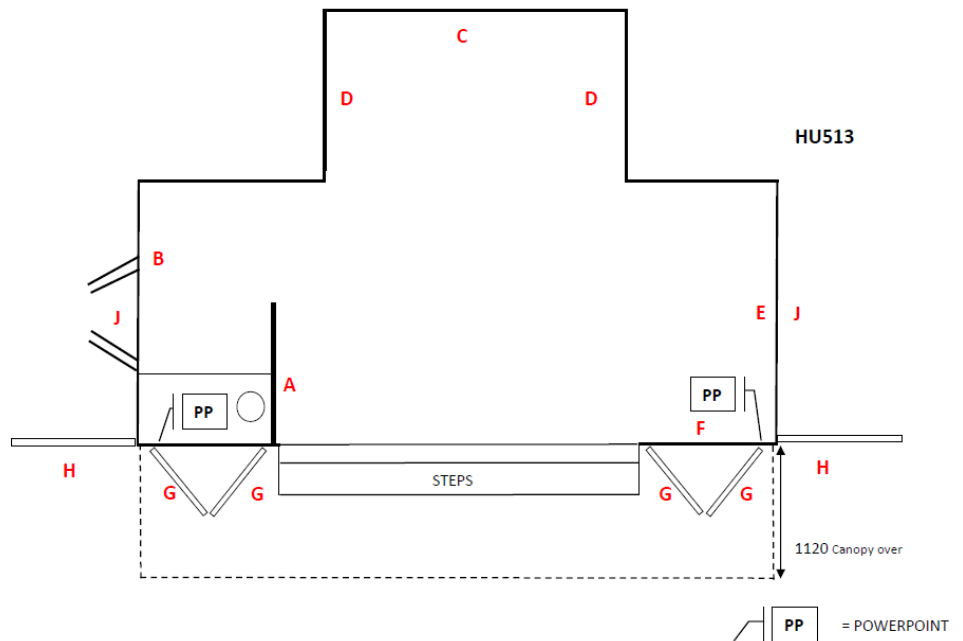

The 2 x 1.5 metre rear pod creates more floor space and provides a cosy area for meetings and discussions. Extra large internal and external display areas make it an ideal trailer to attract your customers directly onto the stand. Optional side mounted 2 x 1 metre display boards available at no extra cost.

Size aspect

- 3 car park spaces
- Up to 8 seating 16 standing

Technical Specification

- Trailer length with towing frame 6000mm
- Body length 4800mm
- Width (set up) 4560mm
- Height 3100mm

Internal Sizes of Trailer.

- Main floor length 4800mm
- Width 2100mm 3600 with pod
- Height 1950mm
- Door height 1830mm

The Mobex Service.

When you hire a trailer from Mobex

- It is made ready to your exact requirements including any graphics and accessories you have ordered.
- We arrange the delivery with the event organisers and your other contractors.
- We mow any grass (if required) and correctly position on the plot with chain link fencing if required.
- Set up all furniture and accessories. Secure as required ready for you to just "turn up and present".
- Pack up and collect at end of the event.

Graphic Panels (width x height) mm

- A – 840 x 2210 B – 1420 x 2210 C – 2050 x 1930(1400*)
- D(2) – 1490 x 1930(1400*) E – 2010 x 1960(1400*) F – 960 x 1930(1400*)
- G(4) – 620 x 1820 H(2) – 1210 x 1820 J(2) – 2010 x 2090
- Headboard- 4750 x 470