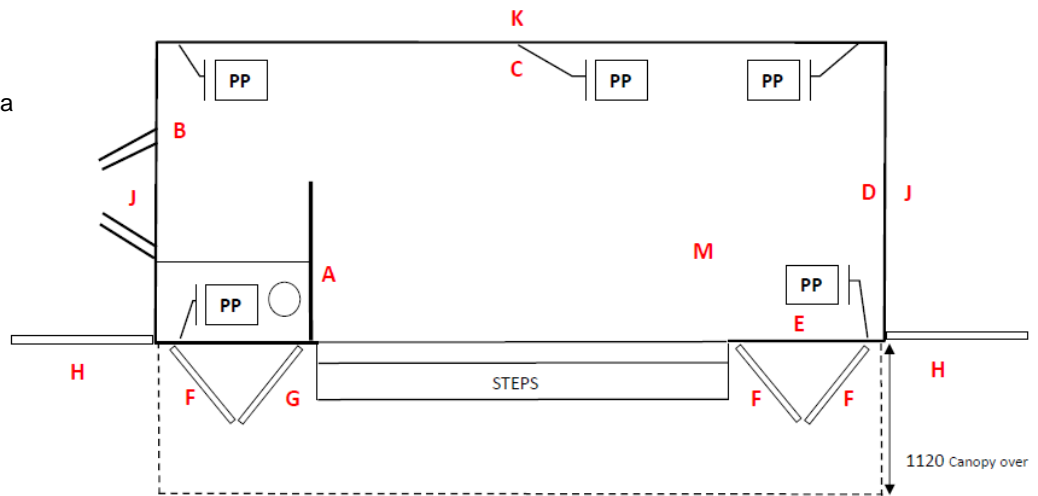

Features

- Compact for facilities available
- Electric fridge
- Kitchenette with sink in separate area
- Furniture options, please ask
- Small storage area
- Disabled access (optional)
- Display boards
- Optional wing boards (H)
- Flagpoles x 2 (2 options)
- Other options, please ask

Size aspect

- 3 car park spaces
- 6 seating, 8 standing

Technical Specification

- Body length 5050mm
- Trailer length with towing frame 6100mm
- Width set up 3270mm
- Height 2820mm

Internal Sizes of Trailer.

- Main floor length 4950mm
- Width 2080mm Height 1950mm
- Door height 1830mm

The Mobex Service.

When you hire a trailer from Mobex

1. It is made ready to your exact requirements including any graphics and accessories you have ordered.
2. We arrange the delivery with the event organisers and your other contractors.
3. We mow any grass (if required) and correctly position on the plot with chain link fencing if required.
4. Set up all furniture and accessories. Secure as required ready for you to just "turn up and present".
5. Pack up and collect at end of the event.

HU510

1120 Canopy over

PP = POWERPOINT

Graphic Panels (width x height) mm

- A – 825 x 1905
- B – 1250 x 1905
- C – 4970 x 1905
- D – 2030 x 1905
- E – 980 x 1905
- F(3) – 675 x 1810
- G – 660 x 1810
- H(2) – 1210 x 1820
- J(2) – 2010 x 2090
- K – 4910 x 2090
- Headboard – 4860 x 470