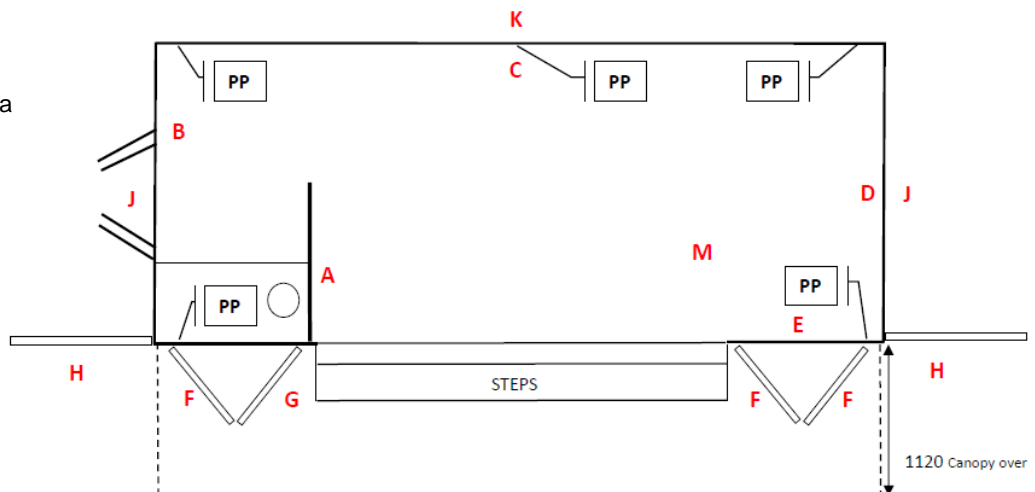

Features

- Compact for facilities available
- Electric fridge
- Kitchenette with sink in separate area
- Furniture options, please ask
- Small storage area
- Disabled access (optional)
- Display boards
- Optional wing boards (H)
- Flagpoles x 2 (2 options)
- Other options, please ask

Size aspect

- 3 car park spaces
- 6 seating, 8 standing

Technical Specification

- Body length 5050mm
- Trailer length with towing frame 6100mm
- Width set up 3500mm
- Height 2820mm

Internal Sizes of Trailer.

- Main floor length 4950mm
- Width 2080mm Height 1950mm
- Door height 1830mm

The Mobex Service.

When you hire a trailer from Mobex

1. It is made ready to your exact requirements including any graphics and accessories you have ordered.
2. We arrange the delivery with the event organisers and your other contractors.
3. We mow any grass (if required) and correctly position on the plot with chain link fencing if required.
4. Set up all furniture and accessories. Secure as required ready for you to just "turn up and present".
5. Pack up and collect at end of the event.

HU509

Graphic Panels (width x height) mm

- A – 850 x 2000
- B – 1250 x 1905
- C – 4970 x 1905
- D – 2400 x 1905
- E – 980 x 1905
- F(3) – 675 x 1810
- G – 660 x 1810
- H(2) – 1210 x 1820
- J(2) – 2010 x 2090
- K – 4910 x 2090
- Headboard – 4860 x 470