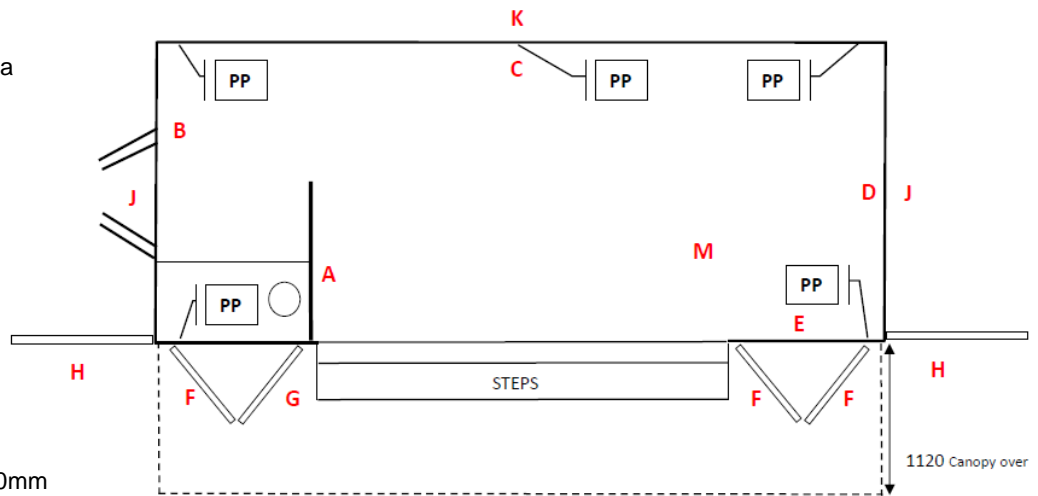

Size aspect

- 3 car park spaces
- 6 seating, 8 standing

Technical Specification

- Body length 5040mm
- Trailer length with towing frame 6100mm
- Width set up 3270mm
- Height 2820mm

Internal Sizes of Trailer.

- Main floor length 4950mm
- Width 2080mm Height 1950mm
- Door height 1830mm

The Mobex Service.

When you hire a trailer from Mobex

1. It is made ready to your exact requirements including any graphics and accessories you have ordered.
2. We arrange the delivery with the event organisers and your other contractors.
3. We mow any grass (if required) and correctly position on the plot with chain link fencing if required.
4. Set up all furniture and accessories. Secure as required ready for you to just "turn up and present".
5. Pack up and collect at end of the event.

HU508

Graphic Panels (width x height) mm

- A – 825 x 1905
- B – 1250 x 1905
- C – 4970 x 1905
- D – 2030 x 1905
- E – 980 x 1905
- F(3) – 675 x 1810
- G – 660 x 1810
- H(2) – 1210 x 1820
- J(2) - 2010 x 2090
- K - 4910 x 2090
- Headboard – 4860 x 470