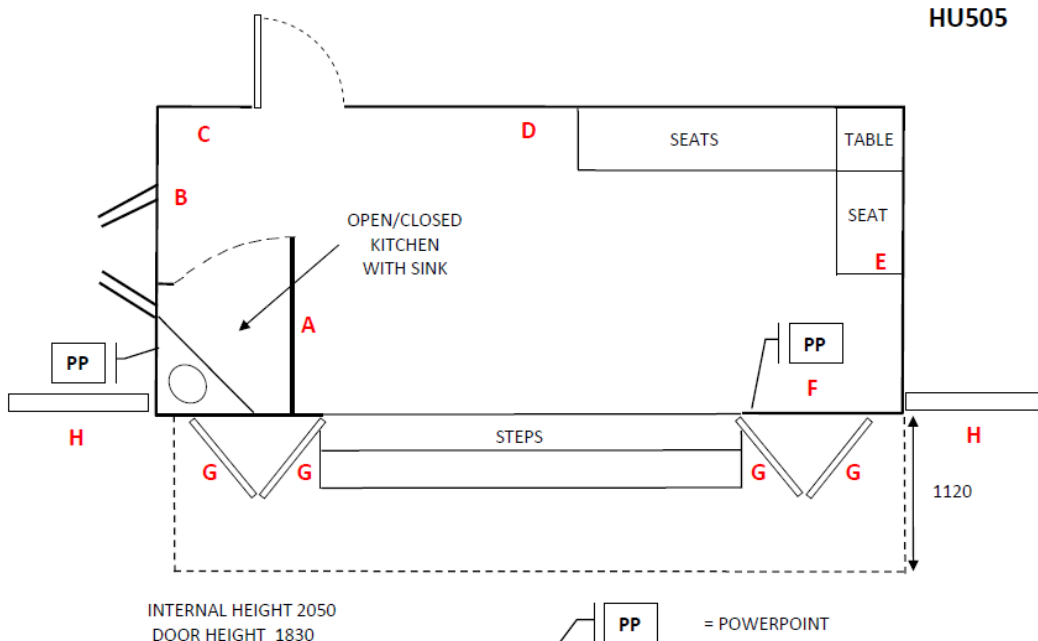

Features

- Compact for facilities available
- Electric fridge
- Hidden kitchenette with sink
- Furniture options, please ask
- Small storage cupboard and area
- Disabled access (optional)
- Large access to front
- Display boards
- Optional wing boards (H)
- Flagpoles x 2 (2 options)
- Other options, please ask

Size aspect

- 3 car park spaces
- 6 seating, 8 standing

Technical Specification

- Body length 5050mm
- Trailer length with towing frame 5950mm
- Width set up 3170mm
- Height 2820mm

Internal Sizes of Trailer.

- Main floor length 4950mm
- Width 2080mm Height 1950mm
- Door height 1830mm

The Mobex Service.

When you hire a trailer from Mobex

- It is made ready to your exact requirements including any graphics and accessories you have ordered.
- We arrange the delivery with the event organisers and your other contractors.
- We mow any grass (if required) and correctly position on the plot with chain link fencing if required.
- Set up all furniture and accessories. Secure as required ready for you to just "turn up and present".
- Pack up and collect at end of the event.

HU505

INTERNAL HEIGHT 2050
DOOR HEIGHT 1830

PP = POWERPOINT

Graphic Panels (width x height) mm

- A – 1180 x 1900 B – 1180 x 1900
- C – 540 x 1900 D – 3640 x 1900
- E – 2040 x 1900 F – 980 x 1900
- G(4) – 680 x 1810 H(2) – 1210 x 1820
- Headboard- 4860 x 470