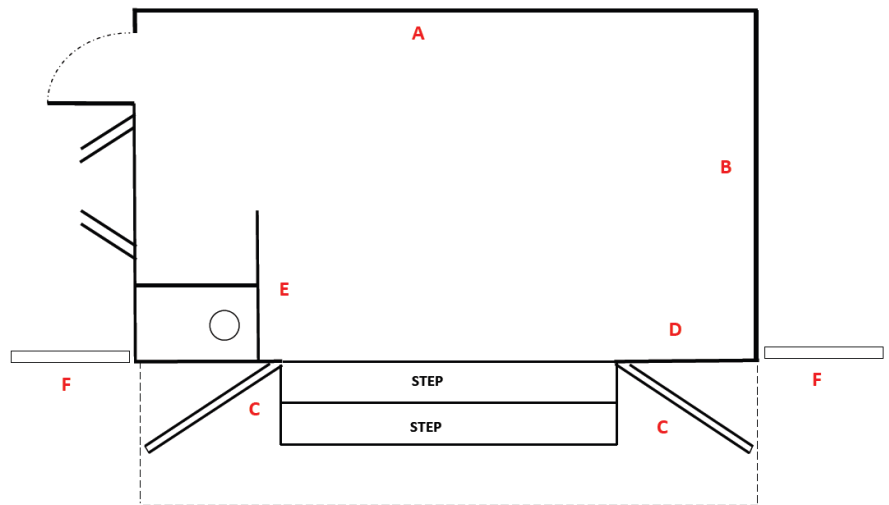

Size aspect

2 car park spaces 6 seating, 8 standing

Technical Specification

- Body length 4028mm
- Trailer length with towing frame 5000mm
- With wingboards 6620 mm
- Width travelling 2220mm
- Width set up 3450mm
- Height 2820mm
- Head board (width x height) 3860 x 470mm

Internal Sizes of Trailer.

- Main floor length 4000mm
- Width 2080mm Height 1950mm
- Door height 1830mm

The Mobex Service.

When you hire a trailer from Mobex

1. It is made ready to your exact requirements including any graphics and accessories you have ordered.
2. We arrange the delivery with the event organisers and your other contractors.
3. We mow any grass (if required) and correctly position on the plot with chain link fencing if required.
4. Set up all furniture and accessories. Secure as required ready for you to just "turn up and present".
5. Pack up and collect at end of the event.

HU402

Graphic Panels (width x height) mm

- A – 3950 x 1250 (above seats)
- B – 2050 x 1250 (above seats)
- C(2) – 1240 x 1820
- D – 700 x 1900
- E – 950 x 1850
- F(2) – 1210 x 1820

Headboard-- 3860 x 470